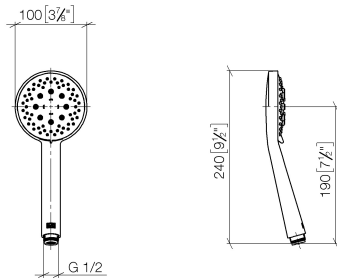

Shower set - Brushed Light Gold

TARA

ST 050 201 5660

Fits: TARA, META

- slide bar
- Pipe diameter 18 mm
- rosette Ø 55 mm
- gauge 800 mm
- metal shower hose 1750mm with integrated anti-twist protection
- shower hose connector 3/8"
- Three or five settings: COMPACT RAIN, COMPACT SOFT FLOW, COMPACT AQUAPRESSURE FLOW, max. flow rate 15 l/min (at 3 bar)
- Function from: 7 l/min
- spray head Ø 100mm

ST 050 201 5660

mm [inches]

ST 050 201 5660

Spare parts list

No.	Item Number	Name	Quantity used	Delivery time
1	05 17 62 500 00 90	fixing set	2	2
2	90 14 10 032 00 90	seal	2	2
3	08 27 62 500-27	rosette	2	60
4	05 28 22 590 01-27	bar	1	60
5	12 580 970-27	Slide unit - Brushed Light Gold	1	30
6	28 322 970-27	Metal shower hose 1/2" x 3/8" x 1750 mm - Brushed Light Gold	1	30

Shower set - Brushed Light Gold

TARA

ST 050 201 5660

- Three or five settings: COMPACT RAIN, COMPACT SOFT FLOW, COMPACT AQUAPRESSURE FLOW, max. flow rate 15 l/min (at 3 bar)
- with anti-scale system
- spray head Ø 100mm
- 1/2" connection
- WRAS
- Function from: 7 l/min

ST 050 201 5660

ST 050 201 5660

mm [inches]

Flow rate chart

Certificates

LGA_29984.

WRAS_2210003.

ST 050 201 5660