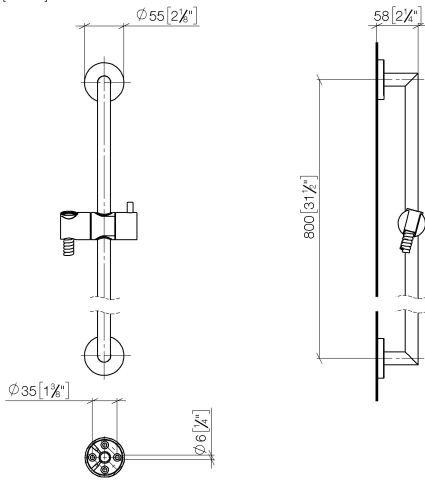

Shower set - Brushed Light Gold

TARA

ST 050 201 5660

Fits: TARA, META

- slide bar
- Pipe diameter 18 mm
- rosette Ø 55 mm
- gauge 800 mm
- metal shower hose 1750mm with integrated anti-twist protection
- shower hose connector 3/8"
- Three or five settings: COMPACT RAIN, COMPACT SOFT FLOW, COMPACT AQUAPRESSURE FLOW, max. flow rate 15 l/min (at 3 bar)
- Function from: 7 l/min
- spray head Ø 100mm

TARA

ST 050 201 5660

Fits: TARA, META

- slide bar
- Pipe diameter 18 mm
- rosette Ø 55 mm
- gauge 800 mm
- metal shower hose 1750mm with integrated anti-twist protection
- shower hose connector 3/8"

This article does not include a hand shower!

ST 050 201 5660

mm [inches]

ST 050 201 5660

Spare parts list

No.	Item Number	Name	Quantity used	Delivery time
1	05 17 62 500 00 90	fixing set	2	2
2	90 14 10 032 00 90	seal	2	2
3	08 27 62 500-27	rosette	2	60
4	05 28 22 590 01-27	bar	1	60
5	12 580 970-27	Slide unit - Brushed Light Gold	1	30
6	28 322 970-27	Metal shower hose 1/2" x 3/8" x 1750 mm - Brushed Light Gold	1	30

Shower set - Brushed Light Gold

TARA

ST 050 201 5660

- Three or five settings: COMPACT RAIN, COMPACT SOFT FLOW, COMPACT AQUAPRESSURE FLOW, max. flow rate 15 l/min (at 3 bar)
- with anti-scale system
- spray head Ø 100mm
- 1/2" connection
- WRAS
- Function from: 7 l/min