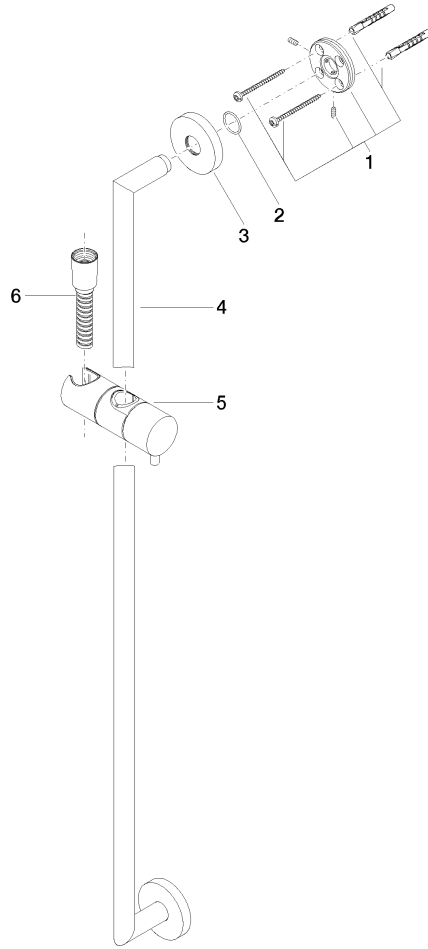

Shower set - Brushed Light Gold

TARA

ST 050 201 5660

Fits: TARA, META

- slide bar
- Pipe diameter 18 mm
- rosette Ø 55 mm
- gauge 800 mm
- metal shower hose 1750mm with integrated anti-twist protection
- shower hose connector 3/8"
- Three or five settings: COMPACT RAIN, COMPACT SOFT FLOW, COMPACT AQUAPRESSURE FLOW, max. flow rate 15 l/min (at 3 bar)
- Function from: 7 l/min
- spray head Ø 100mm

TARA

ST 050 201 5660

Fits: TARA, META

- slide bar
- Pipe diameter 18 mm
- rosette Ø 55 mm
- gauge 800 mm
- metal shower hose 1750mm with integrated anti-twist protection
- shower hose connector 3/8"

This article does not include a hand shower!

ST 050 201 5660

mm [inches]

ST 050 201 5660

Spare parts list

No.	Item Number	Name	Quantity used	Delivery time
1	05 17 62 500 00 90	fixing set	2	2
2	90 14 10 032 00 90	seal	2	2
3	08 27 62 500-27	rosette	2	60
4	05 28 22 590 01-27	bar	1	60
5	12 580 970-27	Slide unit - Brushed Light Gold	1	30
6	28 322 970-27	Metal shower hose 1/2" x 3/8" x 1750 mm - Brushed Light Gold	1	30

Shower set - Brushed Light Gold

TARA

ST 050 201 5660

- Three or five settings: COMPACT RAIN, COMPACT SOFT FLOW, COMPACT AQUAPRESSURE FLOW, max. flow rate 15 l/min (at 3 bar)
- with anti-scale system
- spray head Ø 100mm
- 1/2" connection
- WRAS
- Function from: 7 l/min